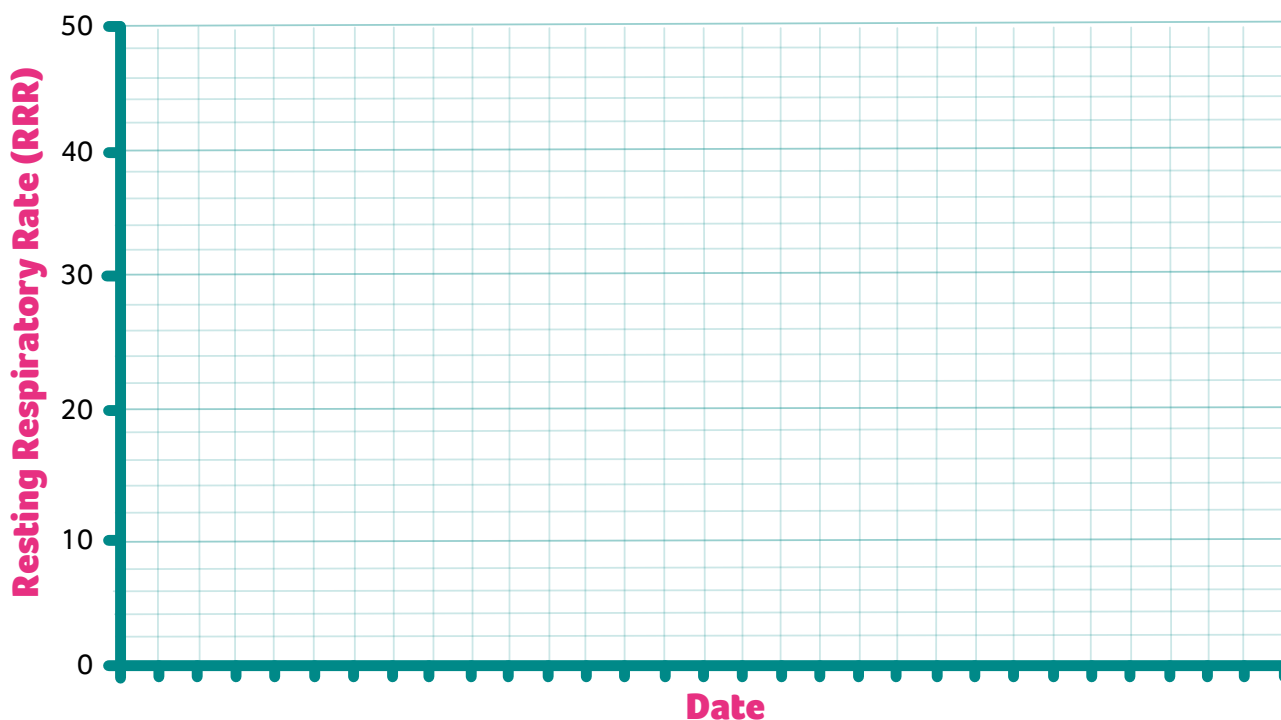

Your pet's resting respiratory rates

Make sure your pet is sleeping but not dreaming when you take their resting respiratory rate (RRR).

Date	Time	RRR	Comments

*Let your vet know ASAP if your pet's RRR suddenly increases